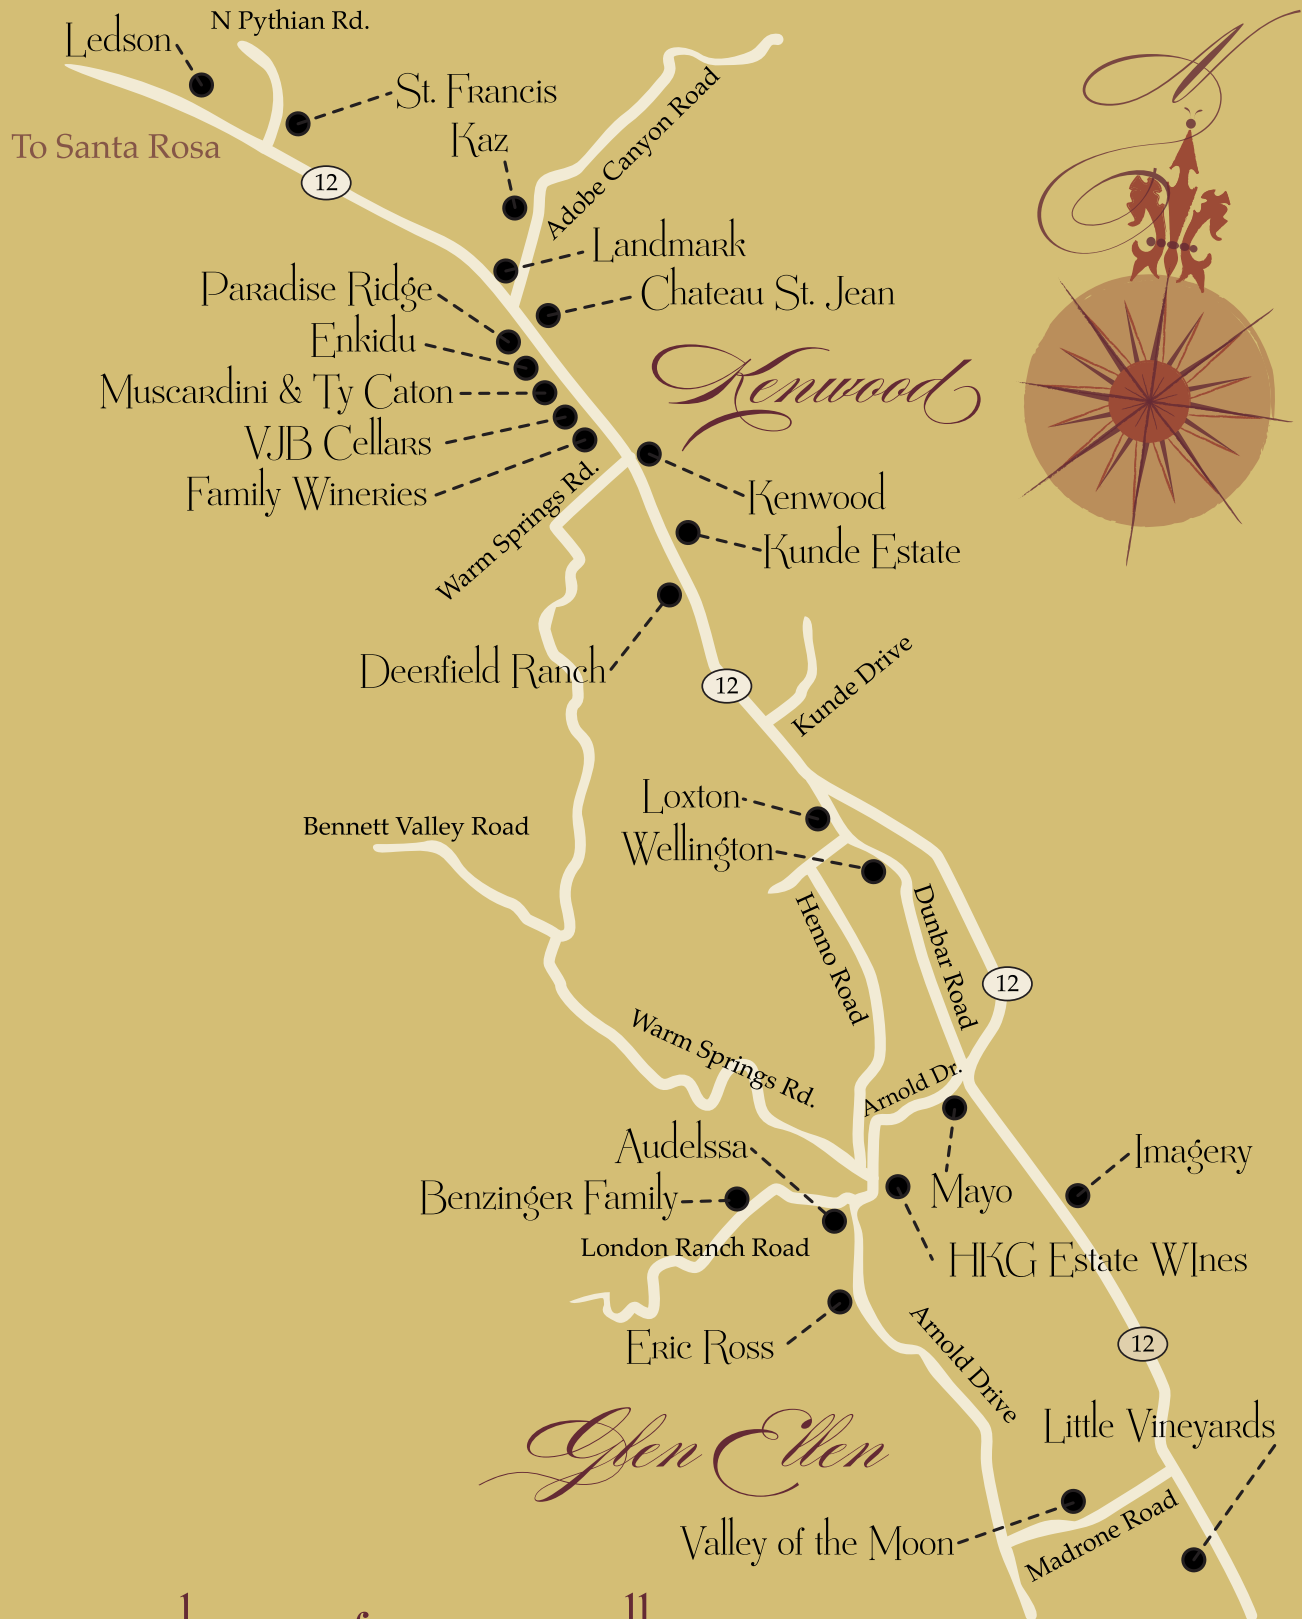

Heart of Sonoma Valley

winery association

Glenn Ellen · Kenwood · California

www.heartofsonomavalley.com

To Sonoma